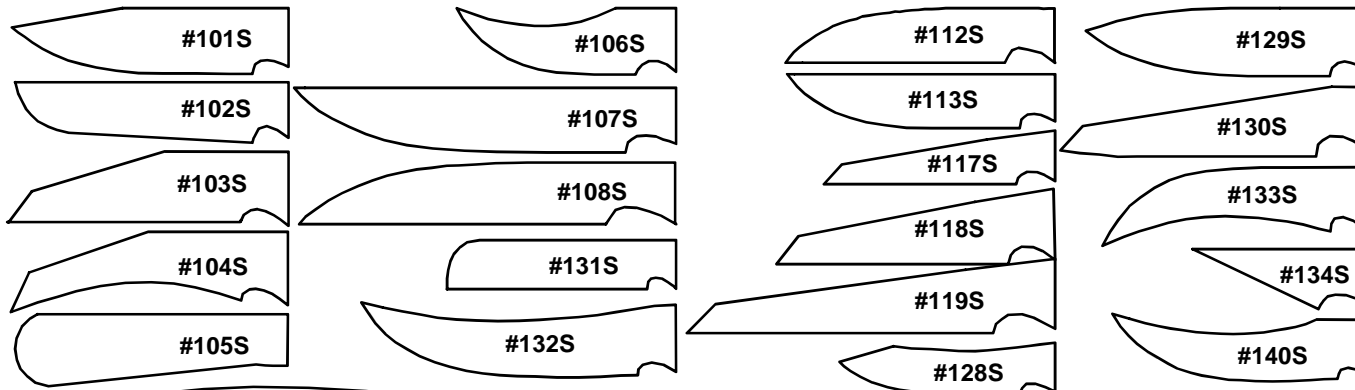

All knives on this page are \$26.50 except the bent blade knives which are \$27.50

LYONS KNIVES  
3219 WINDMILL DR.  
BEAVERCREEK, OH 45432  
(937) 426-0085

Pattern Sheet 2009 - 2010

**Bent Blade Knives**

BLADES IN THIS SECTION MAY BE ORDERED WITH EITHER A OR B STYLE HANDLES

**Detail Bent Blade Knives**

R/H Bent view looking at cutting edge

L/H Bent view looking at cutting edge

BLADES IN THIS SECTION COME WITH A C STYLE HANDLE

BLADES IN THIS SECTION COME WITH A D STYLE HANDLE

**LYONS KNIVES - OTHER ITEMS**

**THE CAJUN WHITTLER IS A LARGE BLADED SHAPING KNIFE**

**THIS KNIFE IS A FAVORITE  
OF BIRD AND DECOY CARVERS  
FOR ROUGHING IN THE BODY**

**CAJUN WHITLER \$32.00 EA**

**\$6.00 EA**

**RUBBERIZED CORK  
STROP FOR KEEPING  
A HIGHLY POLISHED  
RAZOR SHARP EDGE**

**NEW! MASTER CARVER SERIES \$33.00 EA**

Extra fancy colored wood micarta handles with mosaic metal inlay. Double tempered blade. These tools are one of the nicest quality knives you will ever find regardless of price. Handle is available with any of the blade styles followed by an S. (Note: Handle colors and mosaic inlay pattern will vary from knife to knife based on availability of raw materials from the manufacturer)