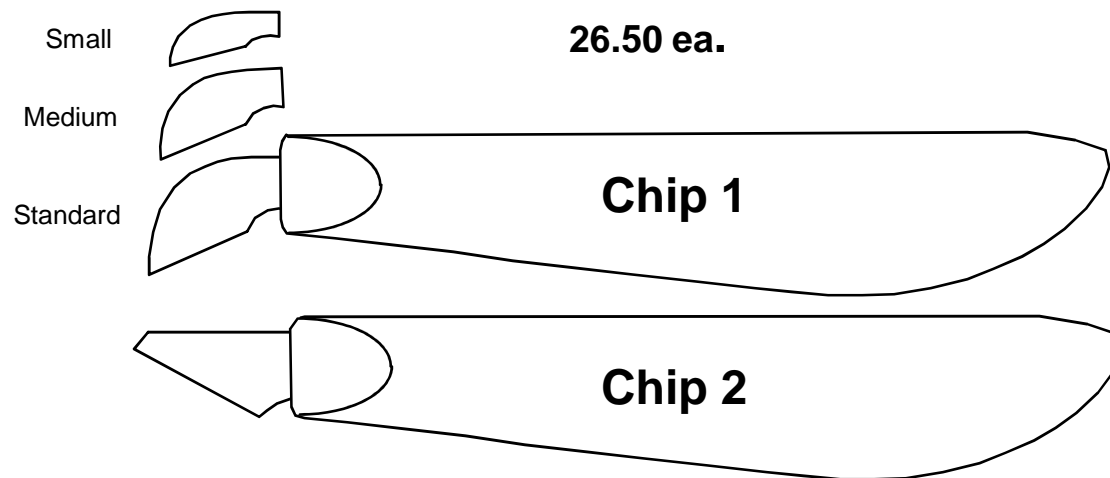

LYONS KNIVES – CHIP KNIVES

NOTE: THE CHIP 1 STYLE BLADE IS AVAILABLE
IN THREE SIZES – SMALL, MEDIUM AND STANDARD
HANDLE IS SCALED DOWN AS BLADE SIZE GETS SMALLER

CHIP CARVING KNIVES