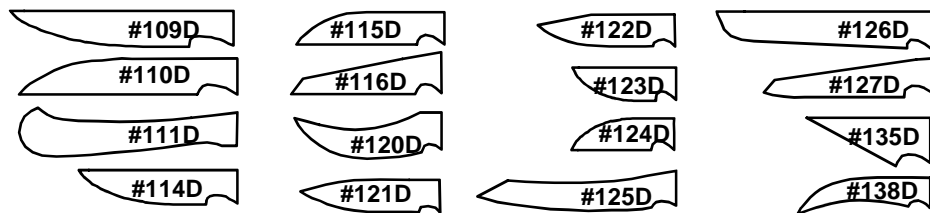

All knives on this page are \$26.50 except the bent blade knives which are \$27.50

LYONS KNIVES  
3219 WINDMILL DR.  
BEAVERCREEK, OH 45432  
(937) 426-0085

Pattern Sheet 2009 - 2010

**Bent Blade Knives**

BLADES IN THIS SECTION MAY BE ORDERED WITH EITHER A OR B STYLE HANDLES

**Detail Bent Blade Knives**

R/H Bent view looking at cutting edge

L/H Bent view looking at cutting edge

BLADES IN THIS SECTION COME WITH A C STYLE HANDLE

BLADES IN THIS SECTION COME WITH A D STYLE HANDLE

**LYONS KNIVES - OTHER ITEMS**

**THE CAJUN WHITTLER IS A LARGE BLADED SHAPING KNIFE**

**THIS KNIFE IS A FAVORITE  
OF BIRD AND DECOY CARVERS  
FOR ROUGHING IN THE BODY**

Catalog Date	Knife Prices		Terms	
Jan 2009	See Attached Price Sheets		Money Order_ Personal Check_	
Quantity	Blade Style or Item Description	Handle	Unit Cost	Amount
(Note: Alaska, Hawaii and Canada shipping is \$10.50 per order)			<b>Sub Total</b>	
			<b>Shipping</b>	<b>\$7.00</b>
			<b>Total</b>	